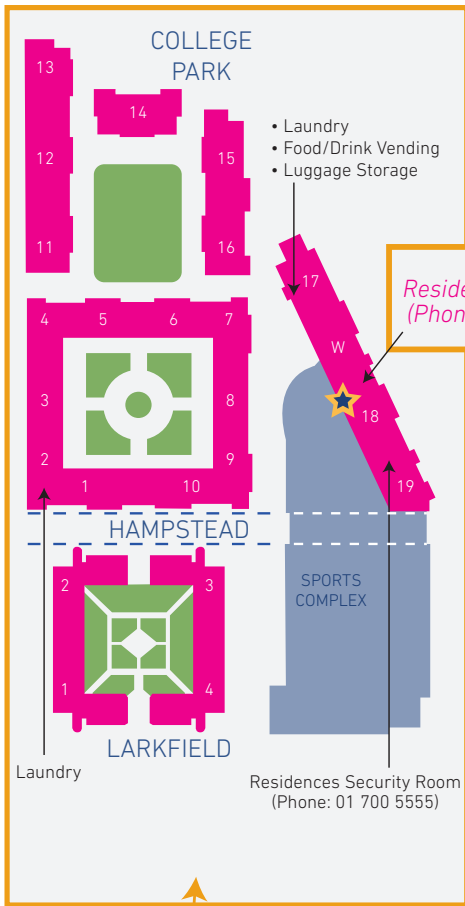

## Rooms

*Residences Reception*  
(Phone: 01 700 5736)

- Taxi Pick Up/Drop Off point.
- Accommodation Entry
- Entry from 11pm-6am through main Accommodation/Sports entrance only
- Out of hours check-in/out (10.30pm - 7.30am)

### Buses to the City Centre

- 4
- 11
- 13
- 9
- 44 (Helix)
- 155

(please allow a 20 minute walk from the accommodation to the bus stop)