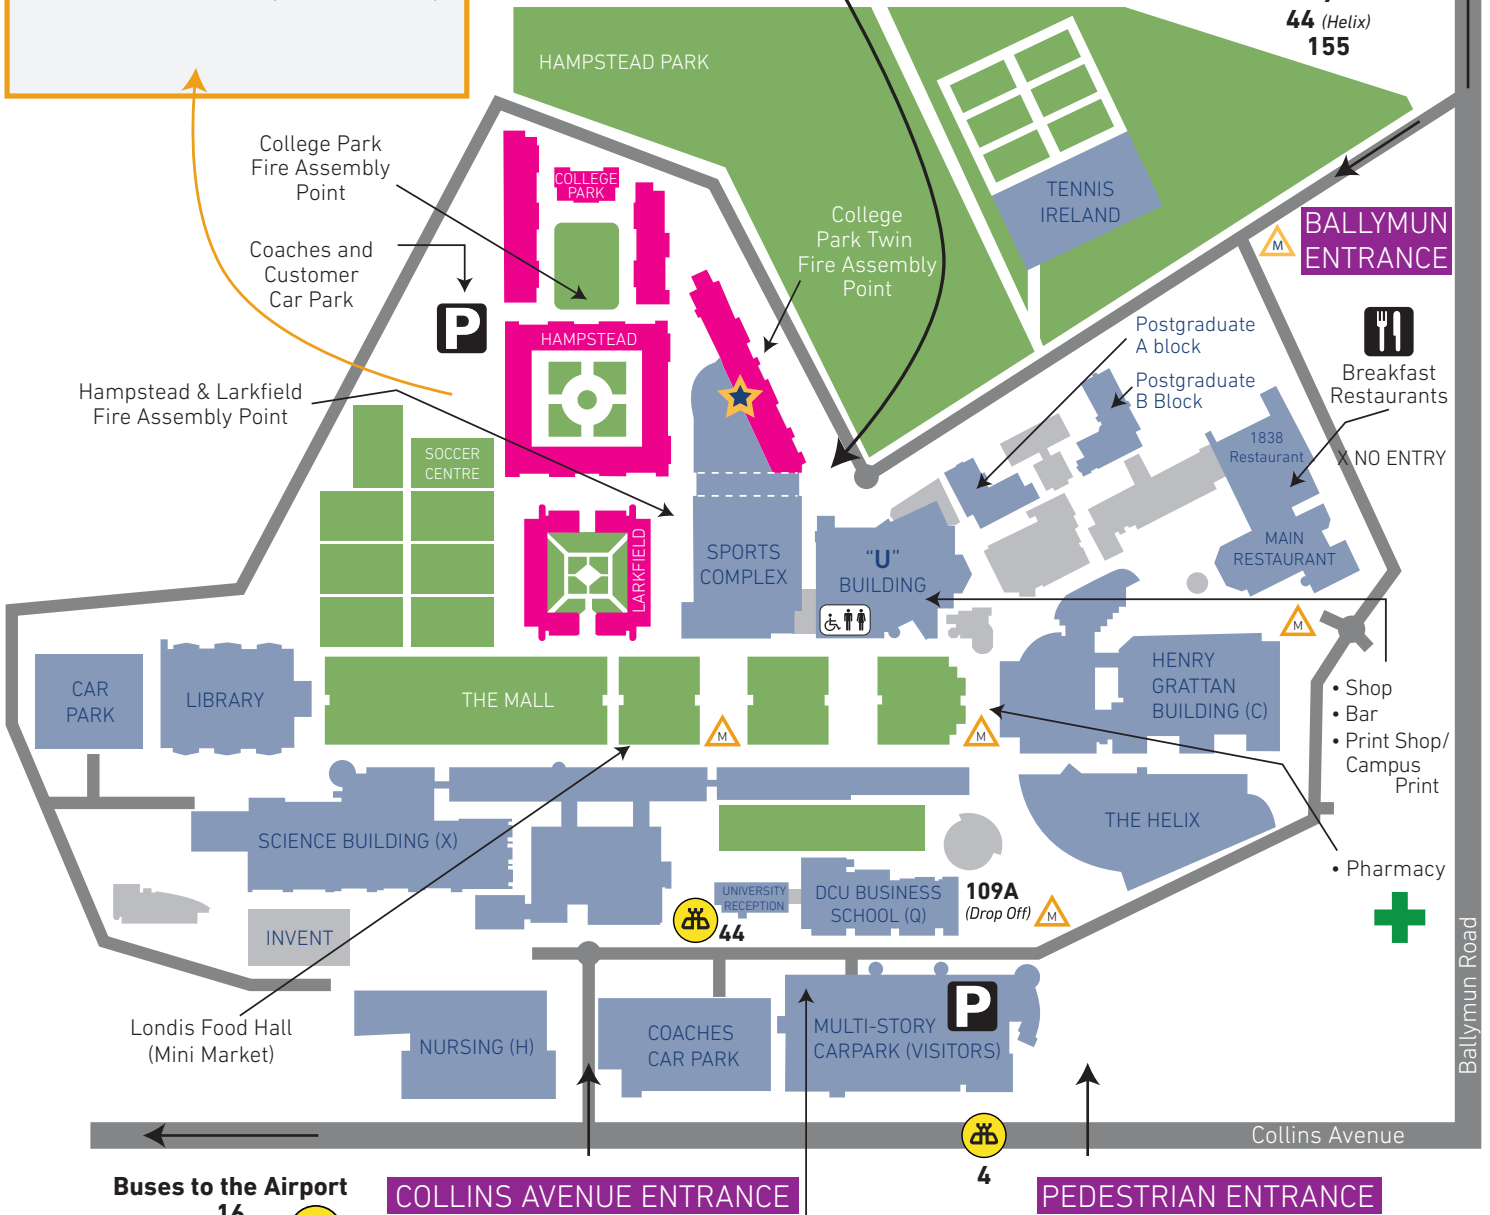

## Rooms

*Residences Reception*  
(Phone: 01 700 5736)

- Taxi Pick Up/Drop Off point.
- Accommodation Entry
- Entry from 11pm-6am through main Accommodation/Sports entrance only
- Out of hours check-in/out (10.30pm - 7.30am)

### Buses to the City Centre

- 4
- 11
- 13
- 9
- 44 (Helix)
- 155

(please allow a 20 minute walk from the accommodation to the bus stop)